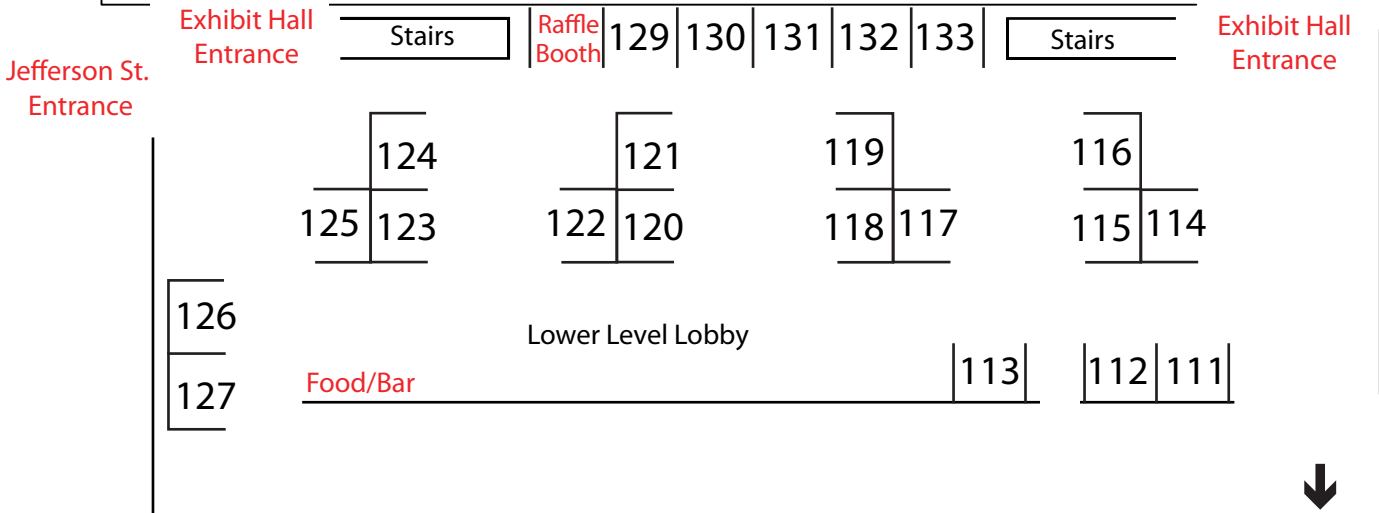

Commercial St. Loading Dock

Exhibit Hours:

Wednesday, September 28

- 11 a.m. – 5 p.m. | Exhibit Set-up
- 5:30 – 8 p.m. | Welcome Reception (Exhibit Hall Open)

Thursday, September 29

- 8 – 10:55 a.m. | Exhibit Hall Open
- 11 a.m | Exhibit Tear down

Main Registration & Exhibit Registration
W. 4th St. Main Entrance

Exhibit Hall Theme: Rock N' Roll